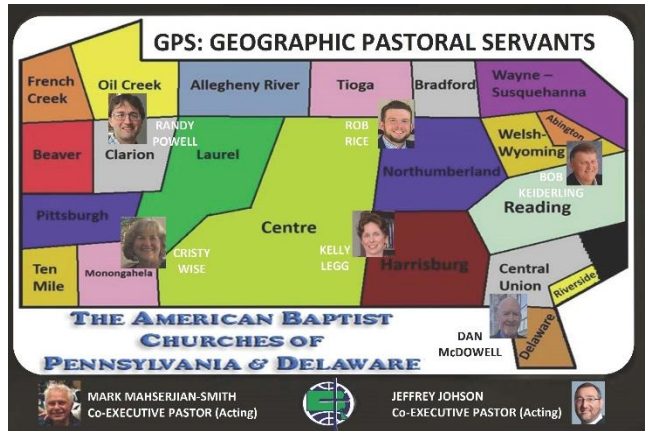

Partners in Ministry

Fulfilling Christ's Mission in the World

The creation of six Geographic Pastoral Servant (GPS) positions to assist ABCOPAD with regional staff work during 2022's interim year following Regional Executive Pastor, Rev. Frank Frischkorn's retirement is an opportunity to develop and strengthen the relationships between ABCOPAD and its member churches by connecting ABCOPAD's partnerships and resources to the life of the local church community. It will indeed be a challenge to do so, but one well worth the effort and passion required.